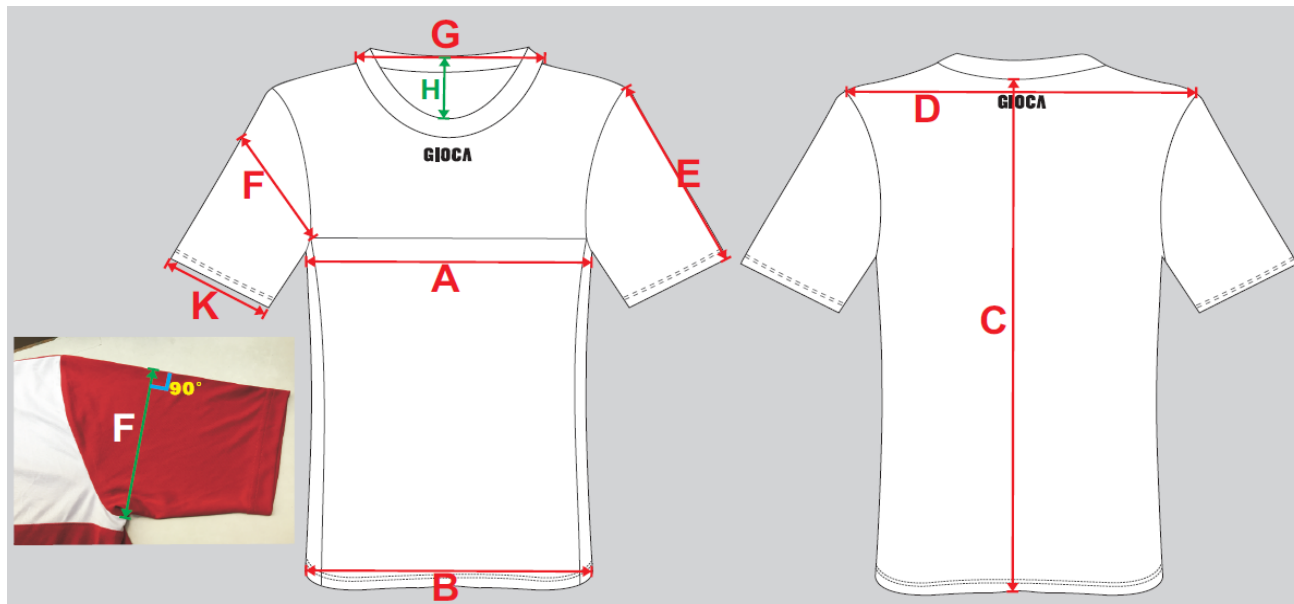

SIZE CHART-SOCCER JERSEY

		3XS	2XS	XS	S	M	L	XL	2XL	3XL	4XL
1/2Chest	A	37	38	42	45	50	53	57	59	61	63
1/2Bottom	B	36	37	41	44	49	52	56	58	60	62
Back Length-CB	C	51	57	61	65	72	74	77	79	81	83
Shoulder Width	D	32	34	38	40	45	46	48	49	50	51
Sleeve Length	E	16	19	21.5	24	26	27	28	29	30	31
1/2Armhole	F	13	14	16	17.5	20.5	22	24	26	27	28
Neck Width	G	18	18.5	19.5	20.5	21	22	22.5	23	23.5	24
Neck Drop	H	5	6	6.5	7	7.5	8	8.5	9	10	11
1/2Sleeve Opening	K	11	12	12	13	14.5	16	18	20	22	22.5

SIZE CHART-SOCCER SHORTS

		3XS	2XS	XS	S	M	L	XL	2XL	3XL	4XL	5XL
1/2Waist Relaxed	W	25	26	29	30	33	34	35	36	37	38	39
1/2Hip(18cm under WB)	L1+L2	44	46	49	52	56	58	60	62	64	66	68
1/2Leg Opening	Q	23	25.5	27.5	29	32	33	34	35	36	37	38
Outseam Length	P	32	34	38	39.5	44	46	48	50	52	54	56
Front Rise-inc.WB	M	24	25.5	28	29	31	32	33	34	35	36	37
Back Rise-inc.WB	N1+N2	30	30	33	36	38	39	40	41	42	43	44

SIZE CHART-LS COMPRESSION JERSEY

		3XS	2XS	XS	S	M	L	XL	2XL	3XL
Front Length HPS	A	51	55	60	65	68	71	74	76	79
1/2Chest	B	31	34	35	39	42	45	47	49	51
1/2Bottom	C	31	34	35	39	42	45	47	49	51
Sleeve Length	D	42	45	50	57	64	66	68	71	74
1/2Armhole	E	13	14	15	17	19	20	21	22	23
Shoulder Width	F	29	31	34	36	38	40	42	44	46
1/2Sleeve Opening	G	7	7.5	7.5	8	8.5	9	9.5	10	10.5
Back Neck Width	K	15	15.5	16	16.5	17	17.5	18	19	20
Neck Drop	H	2	2	2	2	2.5	2.5	2.5	2.5	2.5

SIZE CHART-LS GK JERSEY

		3XS	XXS	XS	S	M	L	XL	2XL	3XL	4XL	5XL
1/2Chest	B	37	38	42	45	50	53	57	59	61	63	65
1/2Bottom	C	36	37	41	44	49	52	56	58	60	62	64
Back Length-CB	A	52	58	62	66	72	75	77	79	81	83	85
Shoulder Width	D	32	34	38	40	45	46	48	49	50	51	52
Sleeve Length	E	46.5	52.5	56.5	60.5	66.5	68.5	70.5	72.5	74.5	76.5	78.5
1/2Armhole	F	14	15	16	18	19	20	21	22	23.5	24.5	25.5
Neck Width	G	18	18.5	19.5	20.5	21	22	22.5	23	23.5	24	24.5
Neck Drop	H	5.5	6	6.5	7	7.5	8	8.5	9	10	11	12
1/2Sleeve Opening	K	8.5	9	9	9.5	9.5	10	10	10.5	10.5	11	11