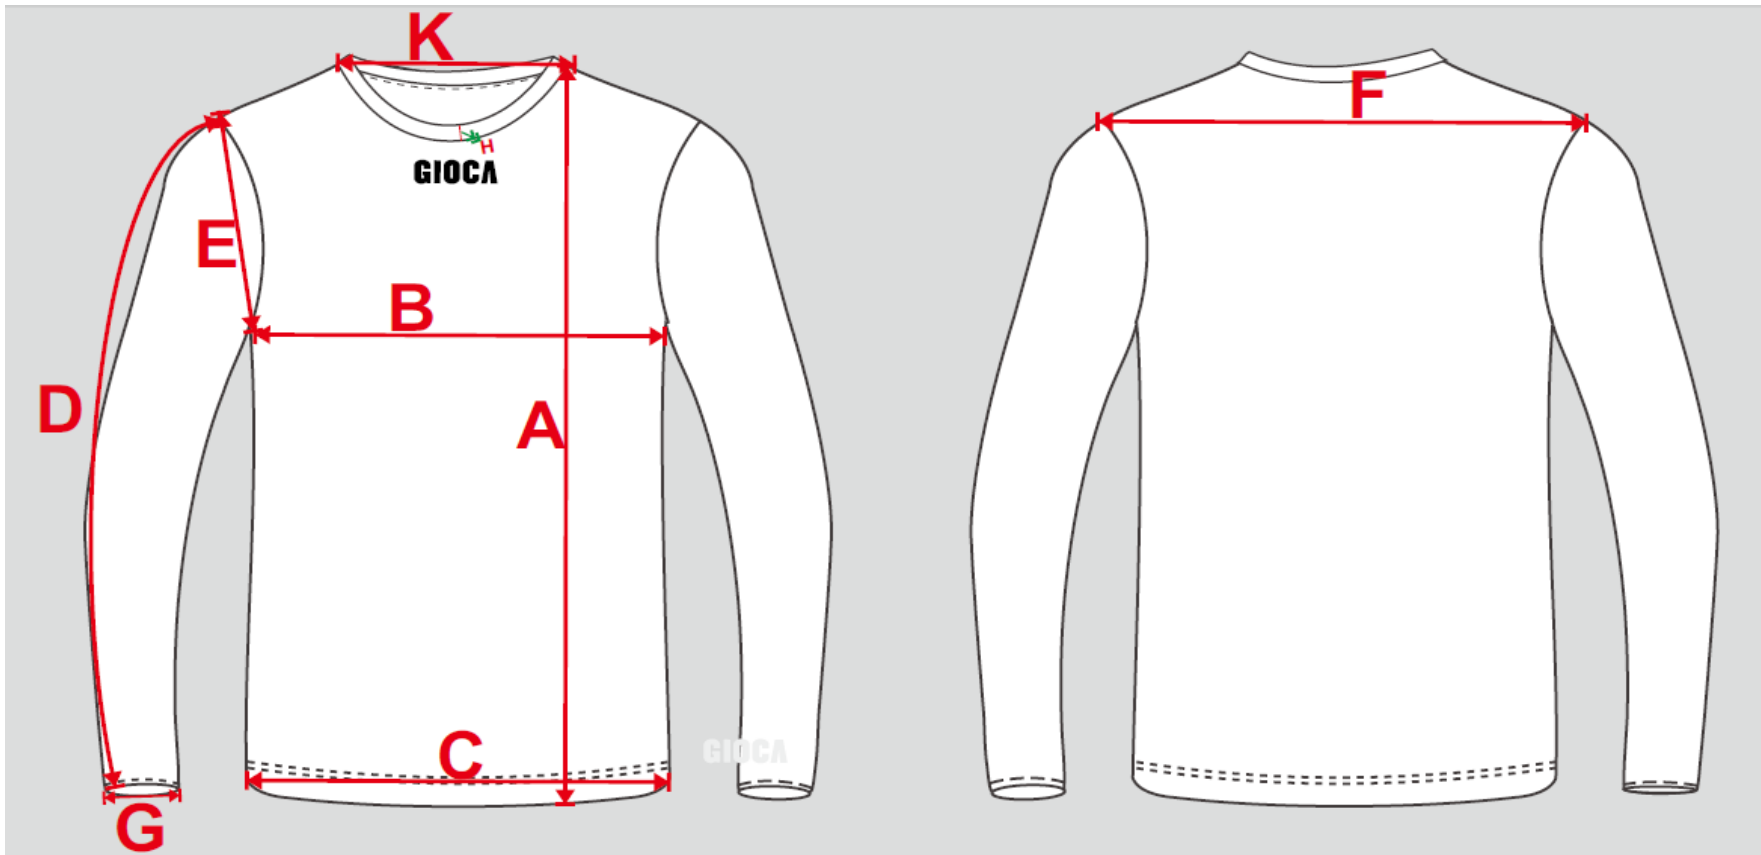

SIZE CHART-SOCCER JERSEY

		3XS	2XS	XS	S	M	L	XL	2XL	3XL	4XL
1/2Chest	A	37	38	42	45	50	53	57	59	61	63
1/2Bottom	B	36	37	41	44	49	52	56	58	60	62
Back Length-CB	C	51	57	61	65	72	74	77	79	81	83
Shoulder Width	D	32	34	38	40	45	46	48	49	50	51
Sleeve Length	E	16	19	21.5	24	26	27	28	29	30	31
1/2Armhole	F	13	14	16	17.5	20.5	22	24	26	27	28
Neck Width	G	18	18.5	19.5	20.5	21	22	22.5	23	23.5	24
Neck Drop	H	5	6	6.5	7	7.5	8	8.5	9	10	11
1/2Sleeve Opening	K	11	12	12	13	14.5	16	18	20	22	22.5

SIZE CHART-SOCCER SHORTS

		3XS	2XS	XS	S	M	L	XL	2XL	3XL	4XL	5XL
1/2Waist Relaxed	W	25	26	29	30	33	34	35	36	37	38	39
1/2Hip(18cm under WB)	L1+L2	44	46	49	52	56	58	60	62	64	66	68
1/2Leg Opening	Q	23	25.5	27.5	29	32	33	34	35	36	37	38
Outseam Length	P	32	34	38	39.5	44	46	48	50	52	54	56
Front Rise-inc.WB	M	24	25.5	28	29	31	32	33	34	35	36	37
Back Rise-inc.WB	N1+N2	30	30	33	36	38	39	40	41	42	43	44

SIZE CHART-LS COMPRESSION JERSEY

		3XS	2XS	XS	S	M	L	XL	2XL	3XL
Front Length HPS	A	51	55	60	65	68	71	74	76	79
1/2Chest	B	31	34	35	39	42	45	47	49	51
1/2Bottom	C	31	34	35	39	42	45	47	49	51
Sleeve Length	D	42	45	50	57	64	66	68	71	74
1/2Armhole	E	13	14	15	17	19	20	21	22	23
Shoulder Width	F	29	31	34	36	38	40	42	44	46
1/2Sleeve Opening	G	7	7.5	7.5	8	8.5	9	9.5	10	10.5
Back Neck Width	K	15	15.5	16	16.5	17	17.5	18	19	20
Neck Drop	H	2	2	2	2	2.5	2.5	2.5	2.5	2.5

SIZE CHART-LS GK JERSEY

		3XS	XXS	XS	S	M	L	XL	2XL	3XL	4XL	5XL
1/2Chest	B	37	38	42	45	50	53	57	59	61	63	65
1/2Bottom	C	36	37	41	44	49	52	56	58	60	62	64
Back Length-CB	A	52	58	62	66	72	75	77	79	81	83	85
Shoulder Width	D	32	34	38	40	45	46	48	49	50	51	52
Sleeve Length	E	46.5	52.5	56.5	60.5	66.5	68.5	70.5	72.5	74.5	76.5	78.5
1/2Armhole	F	14	15	16	18	19	20	21	22	23.5	24.5	25.5
Neck Width	G	18	18.5	19.5	20.5	21	22	22.5	23	23.5	24	24.5
Neck Drop	H	5.5	6	6.5	7	7.5	8	8.5	9	10	11	12
1/2Sleeve Opening	K	8.5	9	9	9.5	9.5	10	10	10.5	10.5	11	11