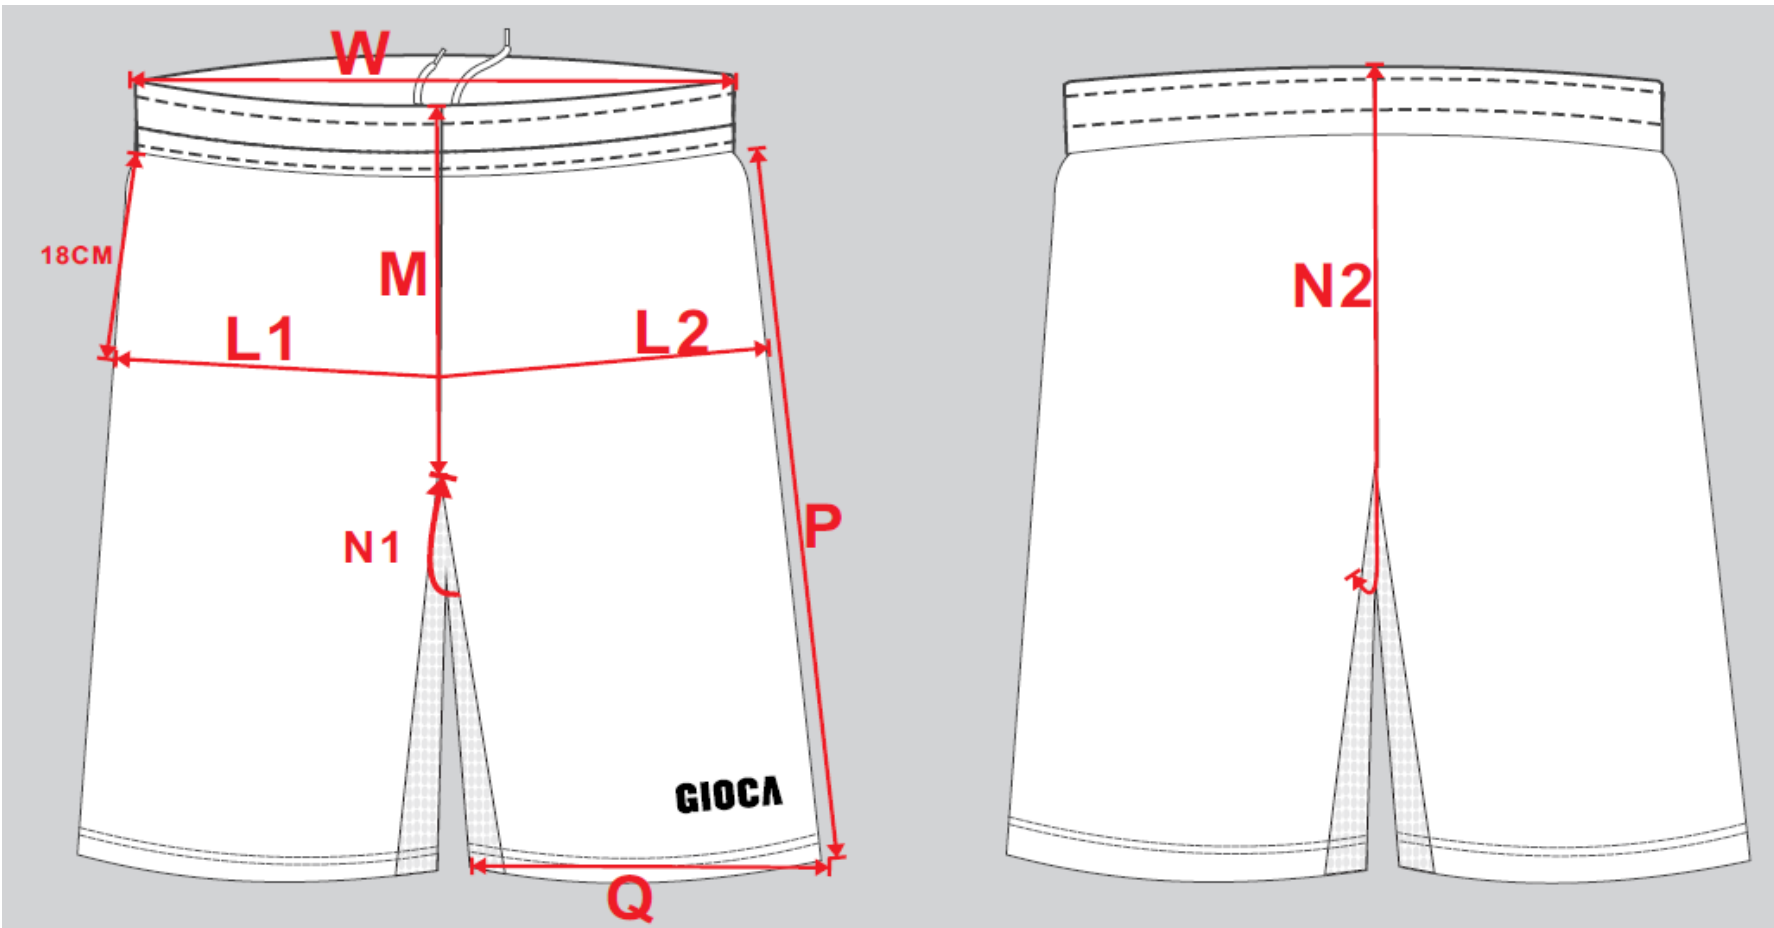

SIZE CHART-SOCCER JERSEY

		3XS	2XS	XS	S	M	L	XL	2XL	3XL	4XL
1/2Chest	A	37	38	42	45	50	53	57	59	61	63
1/2Bottom	B	36	37	41	44	49	52	56	58	60	62
Back Length-CB	C	51	57	61	65	72	74	77	79	81	83
Shoulder Width	D	32	34	38	40	45	46	48	49	50	51
Sleeve Length	E	16	19	21.5	24	26	27	28	29	30	31
1/2Armhole	F	13	14	16	17.5	20.5	22	24	26	27	28
Neck Width	G	18	18.5	19.5	20.5	21	22	22.5	23	23.5	24
Neck Drop	H	5	6	6.5	7	7.5	8	8.5	9	10	11
1/2Sleeve Opening	K	11	12	12	13	14.5	16	18	20	22	22.5

SIZE CHART-SOCCER SHORTS

		3XS	2XS	XS	S	M	L	XL	2XL	3XL	4XL	5XL
1/2Waist Relaxed	W	25	26	29	30	33	34	35	36	37	38	39
1/2Hip(18cm under WB)	L1+L2	44	46	49	52	56	58	60	62	64	66	68
1/2Leg Opening	Q	23	25.5	27.5	29	32	33	34	35	36	37	38
Outseam Length	P	32	34	38	39.5	44	46	48	50	52	54	56
Front Rise-inc.WB	M	24	25.5	28	29	31	32	33	34	35	36	37
Back Rise-inc.WB	N1+N2	30	30	33	36	38	39	40	41	42	43	44

SIZE CHART-LS COMPRESSION JERSEY

		3XS	2XS	XS	S	M	L	XL	2XL	3XL
Front Length HPS	A	51	55	60	65	68	71	74	76	79
1/2Chest	B	31	34	35	39	42	45	47	49	51
1/2Bottom	C	31	34	35	39	42	45	47	49	51
Sleeve Length	D	42	45	50	57	64	66	68	71	74
1/2Armhole	E	13	14	15	17	19	20	21	22	23
Shoulder Width	F	29	31	34	36	38	40	42	44	46
1/2Sleeve Opening	G	7	7.5	7.5	8	8.5	9	9.5	10	10.5
Back Neck Width	K	15	15.5	16	16.5	17	17.5	18	19	20
Neck Drop	H	2	2	2	2	2.5	2.5	2.5	2.5	2.5

SIZE CHART-LS GK JERSEY

		3XS	XXS	XS	S	M	L	XL	2XL	3XL	4XL	5XL
1/2Chest	B	37	38	42	45	50	53	57	59	61	63	65
1/2Bottom	C	36	37	41	44	49	52	56	58	60	62	64
Back Length-CB	A	52	58	62	66	72	75	77	79	81	83	85
Shoulder Width	D	32	34	38	40	45	46	48	49	50	51	52
Sleeve Length	E	46.5	52.5	56.5	60.5	66.5	68.5	70.5	72.5	74.5	76.5	78.5
1/2Armhole	F	14	15	16	18	19	20	21	22	23.5	24.5	25.5
Neck Width	G	18	18.5	19.5	20.5	21	22	22.5	23	23.5	24	24.5
Neck Drop	H	5.5	6	6.5	7	7.5	8	8.5	9	10	11	12
1/2Sleeve Opening	K	8.5	9	9	9.5	9.5	10	10	10.5	10.5	11	11