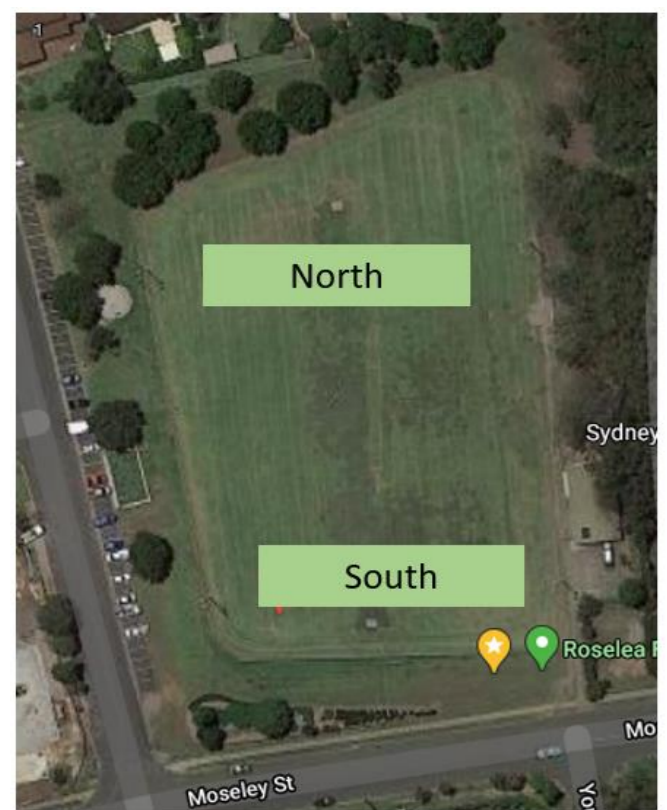

Harold West

Roselea Oval

Carlo 1, 2 & 3

**Notes:**

**Flood Lights:**

Flood Lights are controlled by daily activation via a text message from pre-authorized phone numbers. If the lights do not turn on for your oval please contact Amanda on 0407177753.